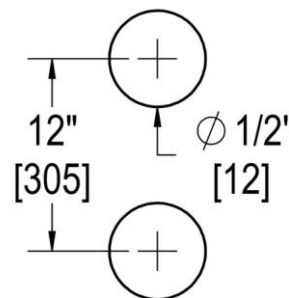

COUNTERPOINT WITH ROSETTES

12" C/C SINGLE-SIDED PULL WITH 1" DIAMETER

Product Code: L.46.213-12

portals

MATERIALS

Solid & tubular brass components, stainless steel fasteners, and clear polycarbonate washers

FUNCTION DETAILS & PRODUCT NOTES

- Product design coordinates with other shower & bathroom hardware in the Counterpoint suite.
- Decorative rosettes provide additional design detail and cover any glass defects around the holes.
- Backplates for single-sided pulls are designed to allow clearance for bypass doors.

TEMPLATE & INSTALLATION NOTES

Item requires glass fabrication according to template above and should only be used with tempered safety glass.

Glass Thickness	1/4" [6 mm] to 1/2" [12 mm]
Hole Diameter	1/2" [12 mm]