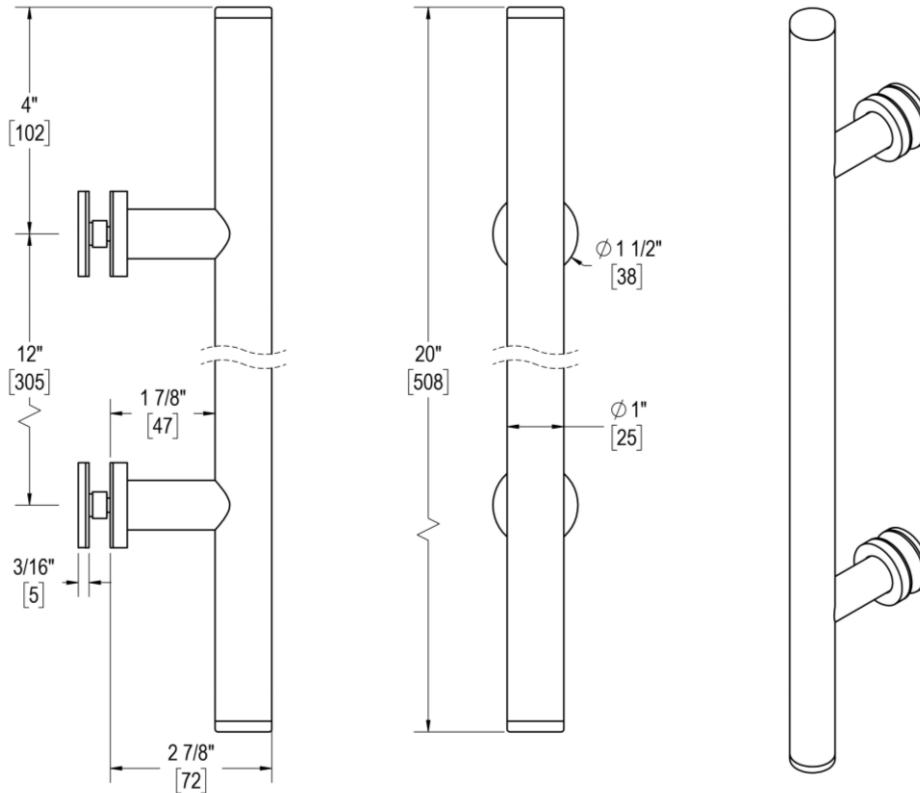

COUNTERPOINT WITH ROSETTES

12" C/C SINGLE-SIDED PULL WITH 1" DIAMETER

Product Code: L.46.213-12

portals

MATERIALS

Solid & tubular brass components, stainless steel fasteners, and clear polycarbonate washers

FUNCTION DETAILS & PRODUCT NOTES

- Product design coordinates with other shower & bathroom hardware in the Counterpoint suite.
- Decorative rosettes provide additional design detail and cover any glass defects around the holes.
- Backplates for single-sided pulls are designed to allow clearance for bypass doors.

TEMPLATE & INSTALLATION NOTES

Item requires glass fabrication according to template above and should only be used with tempered safety glass.

Glass Thickness	1/4" [6 mm] to 1/2" [12 mm]
Hole Diameter	1/2" [12 mm]